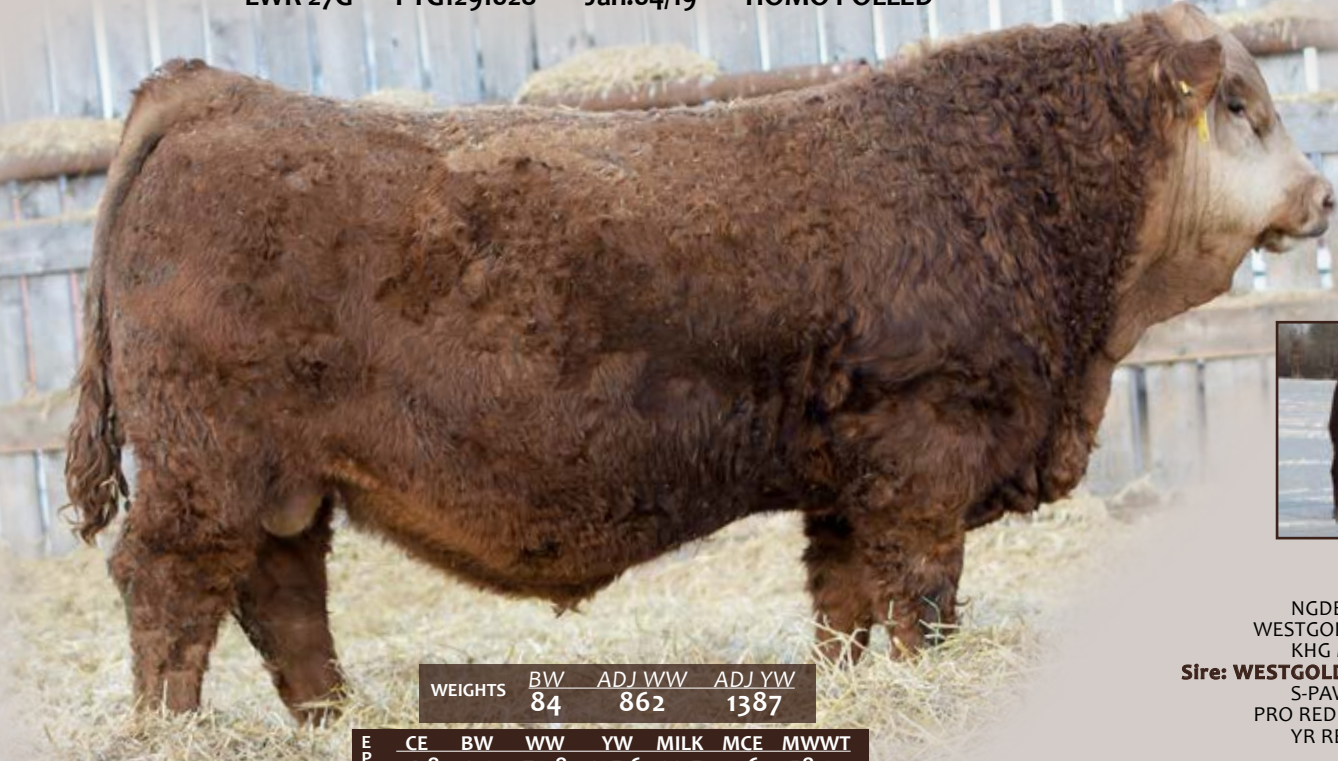

15 Leewood R&S Maker 27G
LWR 27G • PTG1291028 • Jan.04/19 • HOMO POLLED

WEIGHTS	BW	ADJ WW	ADJ YW
	84	862	1387

E P D	CE	BW	WW	YW	MILK	MCE	MWWT
	4.8	3.9	70.8	105.6	23.5	0.6	58.9